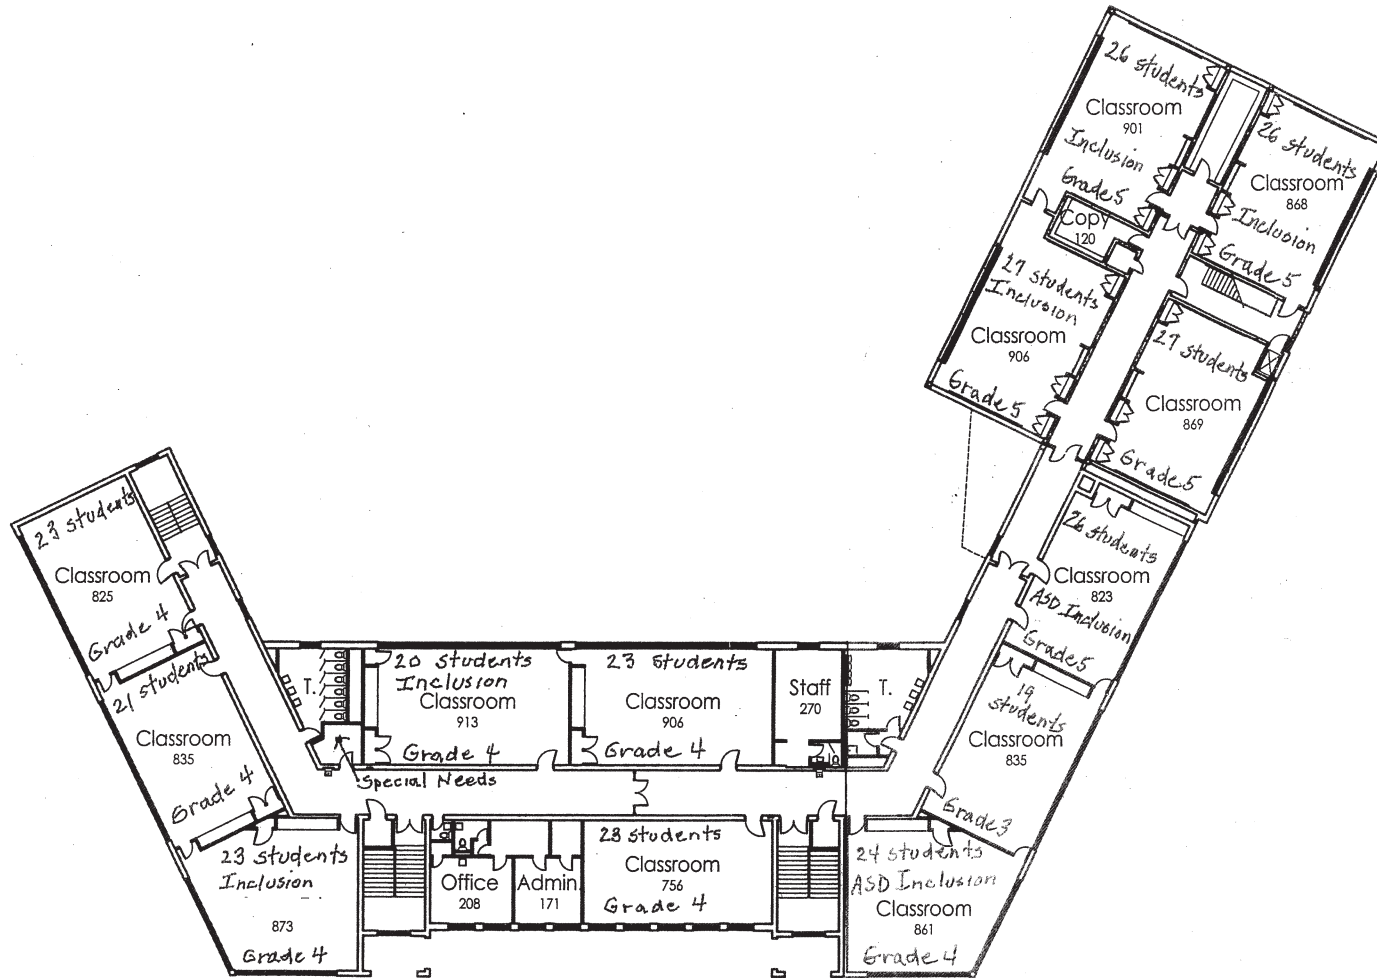

Erwin K. Washburn  
 building  
 of the  
 Carver Elementary School  
 Grades PreK-2  
**Carver**  
 Public  
 Schools

KEY PLAN
Built 1975
JOB NO. 20901
SHEET TITLE
FIRST FLOOR PLAN
SHEET NO.

key =

2nd Floor  
 of the  
 Gov. John Carver  
 building  
 Carver Elementary School

**Carver**  
 Public  
 Schools  
 Grades 3-5

KEY PLAN

Built  
 1951

JOB NO. 267901

SHEET TITLE

SECOND FLOOR PLAN

SHEET NO.

1st Floor  
of the  
Gov. John Carver  
building  
Carver Elementary School  
Grades 3-5  
**Carver**  
Public  
Schools

KEY PLAN

Built  
1951

JOB NO. 2079-01

SHEET TITLE

FIRST FLOOR PLAN

SHEET NO.